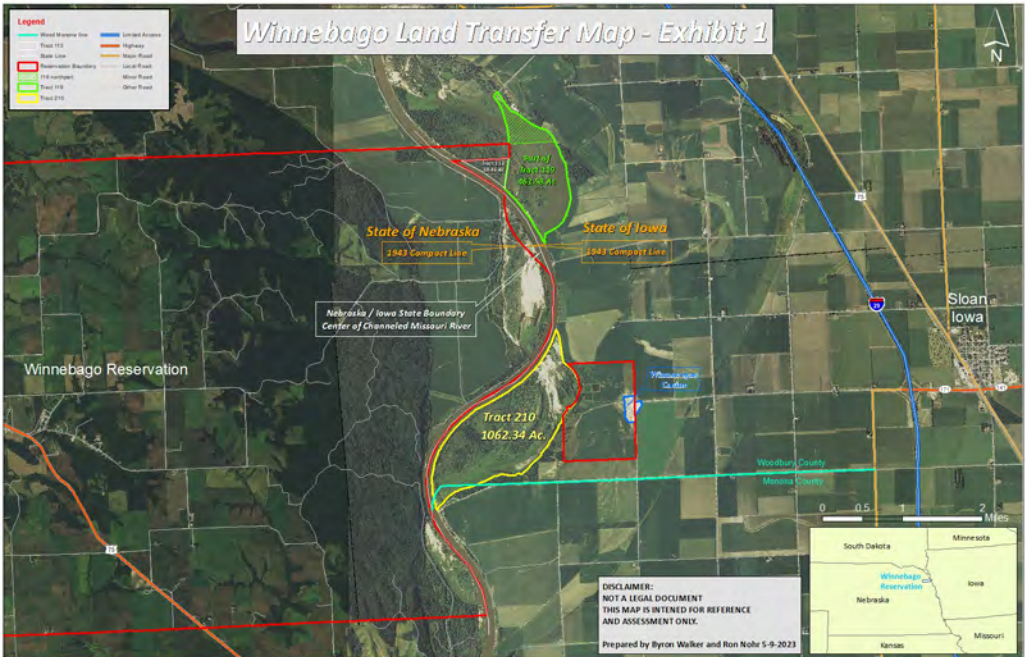

Winnebago Land Transfer Map - Exhibit 1

Legend

Wood Menominee line	Levee Access
Tract 113	Highway
State Line	Major Road
Reservation Boundary	Local Road
FIR boundary	Minor Road
Tract 118	Other Road
Tract 210	

State of Nebraska

State of Iowa

Nebraska / Iowa State Boundary
Center of Channeled Missouri River

1943 Compost Line

1943 Compost Line

Winnebago Reservation

Sloan
Iowa

Tract 210
1062.34 Ac.

Winnebago Indian
Reservation

Woodbury County
Menominee County

0 0.5 1 2 Miles

DISCLAIMER:
NOT A LEGAL DOCUMENT
THIS MAP IS INTENDED FOR REFERENCE
AND ASSESSMENT ONLY.
Prepared by Byron Walker and Ron Nohr 5-9-2023